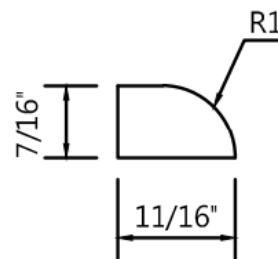

## Quarter Round & Shoe Mouldings

Primed scant quarter round and scant shoe mouldings.

Part #	Name	Thickness	Height	Length	Pcs/Pallet	Price/LF	Price/Piece
PRIMESH129-8F	Primed LVL Shoe M	7/16"	11/16"	8'	4,200		
PRIMEQR165-8F	Primed LVL Quarter Rnd	11/16"	11/16"	8'	2,520		
PRIMES4S1X4-8F	Primed S4S 1x4x8 Base	3/4"	3-1/2"	8'	480		
PRIMES4S1X6-8F	Primed S4S 1x6x8 Base	3/4"	5-1/2"	8'	304		
PRIMES4S1X8-8F	Primed S4S 1x8x8 Base	3/4"	7-1/2"	8'	228		

## S4S Square Wall Base Drawings

Not to scale.

## Quarter Round and Shoe Mouldings

Not to scale.

Scant Quarter Round

Scant Shoe Moulding