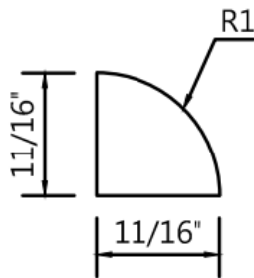

Quarter Round and Shoe Mouldings

Not to scale.

Scant Quarter Round